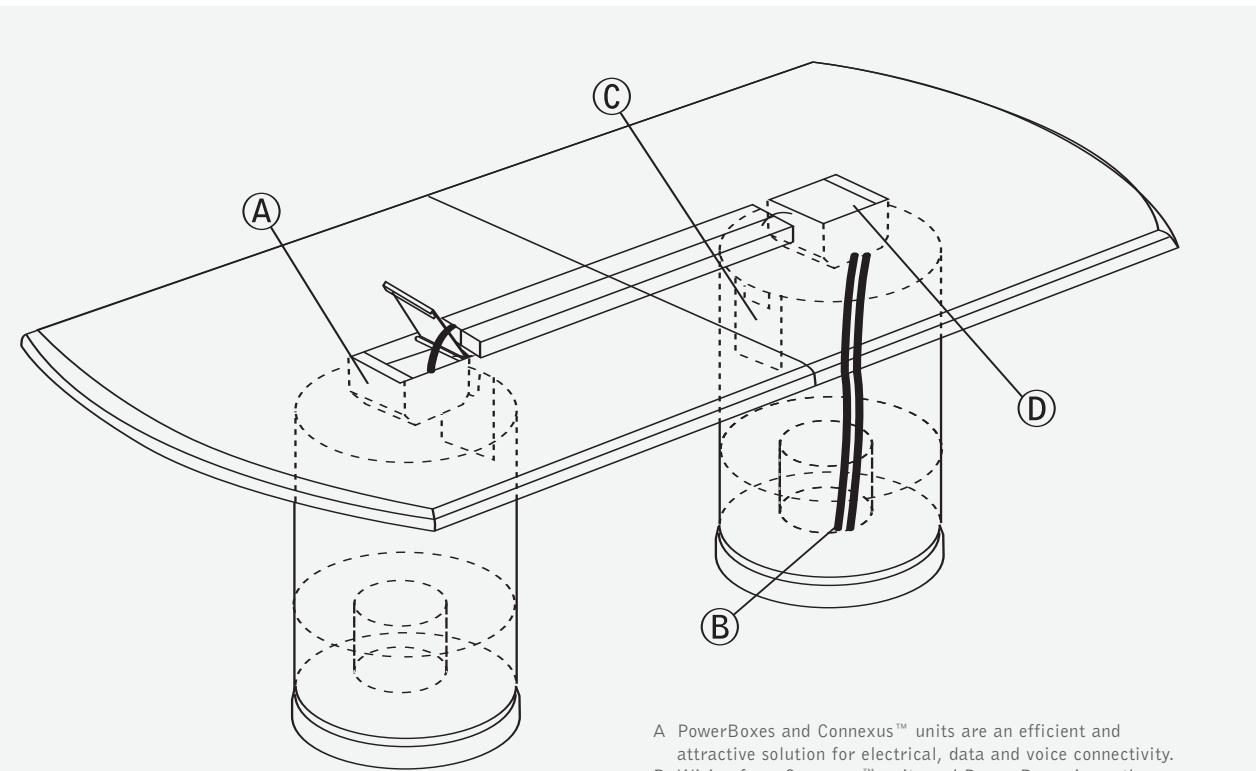

- A PowerBoxes and Connexus™ units are an efficient and attractive solution for electrical, data and voice connectivity.
- B Wiring from Connexus™ units and Power Boxes is neatly channeled down the center of the conference bases, perfect for use over floor mounted power outlets.
- C Conference bases feature wire management cut-outs to accommodate cabling which may be routed between bases.
- D When Connexus™ units or Power Boxes are specified in dual configuration, the outlets when exposed, face the sides of the conference top. When ordered in a single orientation, outlets are directed towards the end of the table.