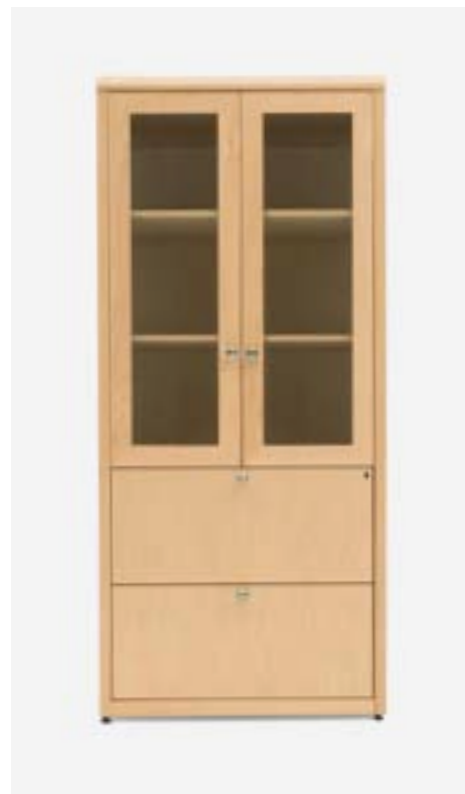

Storage unit with glass doors