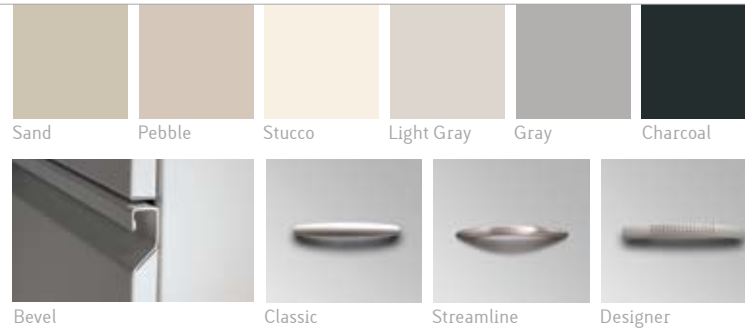

SHOWN BELOW: Pack Mobile Wardrobe Towers and Cushion Top Pedestals; Choices TA Panels and Work Surfaces.

Lean, high-capacity solutions in a crisp, linear aesthetic.

The comprehensive approach to managing your organization's storage needs. Solid, durable construction in a clean, contemporary form. Storage towers, lateral files, cabinets, bookcases, file centers, wardrobes and pedestals. A complete range of sizes in all our standard colors and finishes with a wide palette of optional colors to match other manufacturers' finishes and harmonize with any interior.

6 >

Finish and detail options to complement any work environment.

8 > Pack is offered in six versatile trim colors, each available in Smooth, Textured or Frost finish. Choose from three standard applied pulls or the integral Bevel pull. An optional palette of twenty-seven popular industry colors is also available.